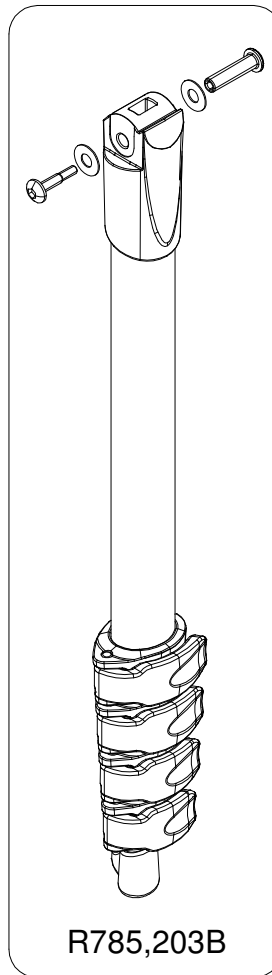

Manfrotto

PROFESSIONAL CAMERA
SUPPORTS

ART. 785B

For serial number
from S0121234
T0000001

art. 785PL

R785,200

R785,201

R785,202B

R785,203B

R785,37

R785,56
Set of 3