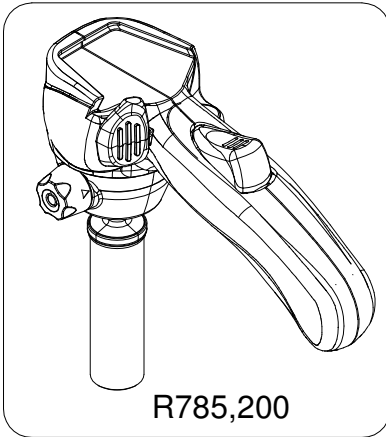

Manfrotto

PROFESSIONAL CAMERA
SUPPORTS

ART. 785B

For serial number
from S0121234
T0000001

art. 785PL

R785,200

R785,201

R785,202B

R785,203B

R785,37

R785,56
Set of 3