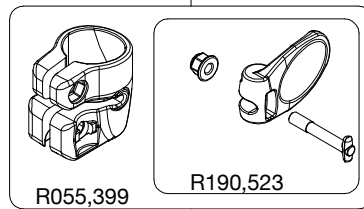

R190,543

R190,531B

For column spare
list see drawing:
Art. 556B

R458,39

Tool (TORX T25) included in :
- Spare part R055,399
- Spare part R190,499

R055,399

R190,523

R190,394