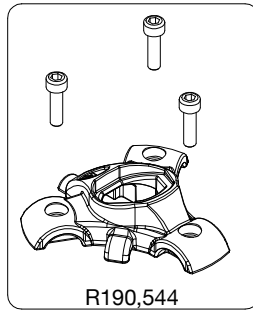

Manfrotto

PROFESSIONAL CAMERA SUPPORTS

ART. 756XB

For serial number
from A2122146

R190,518

R190,530

R190,544

R190,534C01

R190,543

R190,531B

For column spare
list see drawing:
Art. 556B

R458,39

Tool (TORX T25) included in :
- Spare part R055,399
- Spare part R190,499

R055,399

R190,523

R190,394