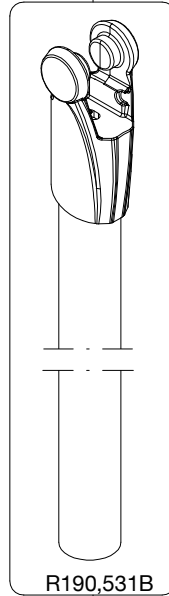

Manfrotto

PROFESSIONAL CAMERA SUPPORTS

ART. 756XB

For serial number
from A2122146

R190,518

R190,530

R190,544

R190,534C01

R190,543

R190,531B

For column spare
list see drawing:
Art. 556B

R458,39

Tool (TORX T25) included in :
- Spare part R055,399
- Spare part R190,499

R055,399

R190,523

R190,394

R190,389B

R190,427

R190,390B

R190,499

R190,524

R190,526 Set of 3