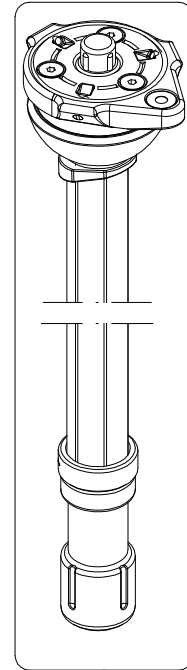

Manfrotto

PROFESSIONAL CAMERA SUPPORTS

ART. 756XB

For serial number
from A2122146

R190,518

R190,530

R190,544

R190,534C01

R190,543

R190,531B

For column spare
list see drawing:
Art. 556B

R458,39

Tool (TORX T25) included in :
- Spare part R055,399
- Spare part R190,499

R055,399

R190,523

R190,394

R190,389B

R190,427

R190,390B

R190,499

R190,524

R190,526 Set of 3