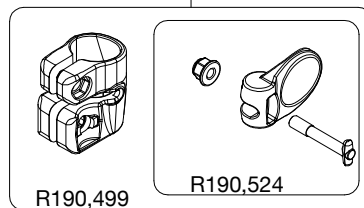

R190,499

R190,524