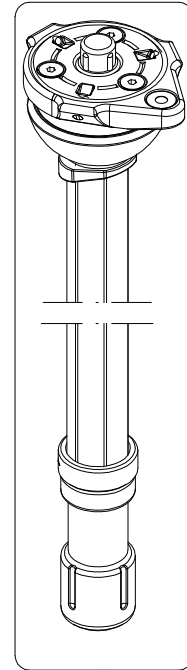

Manfrotto

PROFESSIONAL CAMERA SUPPORTS

ART. 756XB

For serial number
from A0629812

R190,518

R190,530

R190,522

R190,504

R190,521

R190,531B

For column spare
list see drawing:
556B

R458,39

R055,399

R190,523

R190,394

R190,389B

R190,427

R190,390B

R190,499

R190,524

R190,526 Set of 3