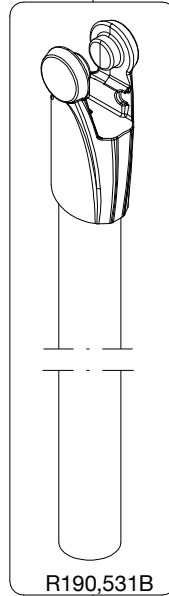

Manfrotto

PROFESSIONAL CAMERA SUPPORTS

ART. 756XB

For serial number
from A0629812

R190,518

R190,530

R190,522

R190,504

R190,521

R190,531B

For column spare
list see drawing:
556B

R458,39

R055,399

R190,523

R190,394

R190,389B

R190,427

R190,390B

R190,499

R190,524

R190,526 Set of 3