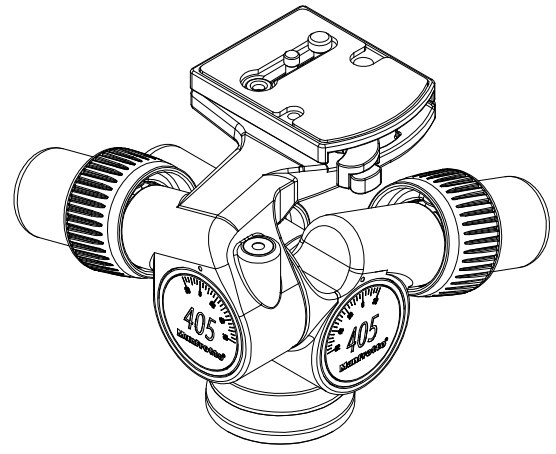

Manfrotto nord

ART.
405

2004-11-16

IMPORTANT
For the order, please specify
the serial number of the head

R405,99 FOR LEVEL
R405,98 FOR TILT
R405,94 FOR PAN

R405,14 FOR LEVEL
R405,14 FOR PAN
R405,12 FOR TILT

R405,24 FOR LEVEL
R405,07 FOR PAN
R405,22 FOR TILT