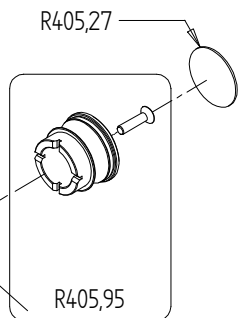

Manfrotto nord

ART.
405

2004-11-16

IMPORTANT
For the order, please specify
the serial number of the head

R405,99 FOR LEVEL
R405,98 FOR TILT
R405,94 FOR PAN

R405,14 FOR LEVEL
R405,14 FOR PAN
R405,12 FOR TILT

R405,24 FOR LEVEL
R405,07 FOR PAN
R405,22 FOR TILT