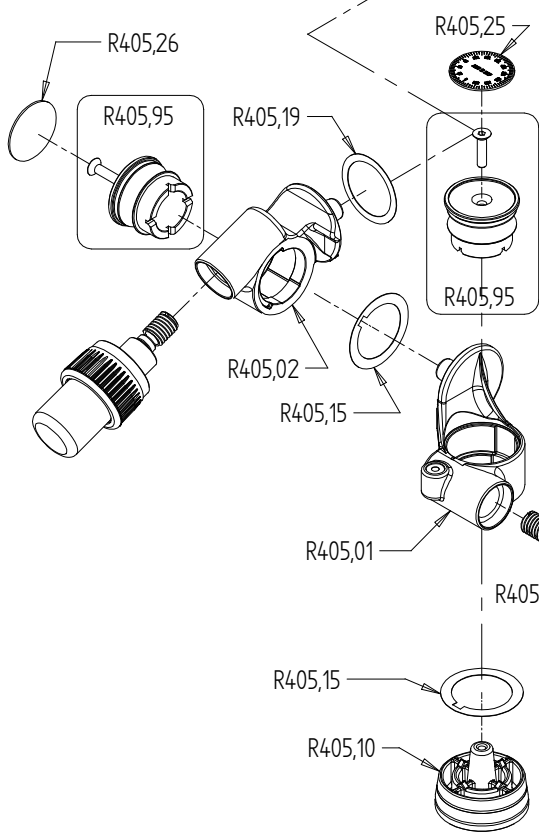

Manfrotto nord

ART.
405

2004-11-16

IMPORTANT
For the order, please specify
the serial number of the head

R405,99 FOR LEVEL
R405,98 FOR TILT
R405,94 FOR PAN

R405,14 FOR LEVEL
R405,14 FOR PAN
R405,12 FOR TILT

R405,24 FOR LEVEL
R405,07 FOR PAN
R405,22 FOR TILT