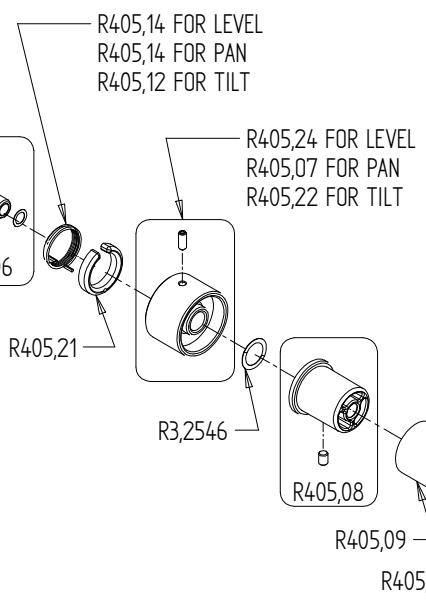

Manfrotto nord

ART.
405

2004-11-16

IMPORTANT
For the order, please specify
the serial number of the head

R405,99 FOR LEVEL
R405,98 FOR TILT
R405,94 FOR PAN

R405,14 FOR LEVEL
R405,14 FOR PAN
R405,12 FOR TILT

R405,24 FOR LEVEL
R405,07 FOR PAN
R405,22 FOR TILT