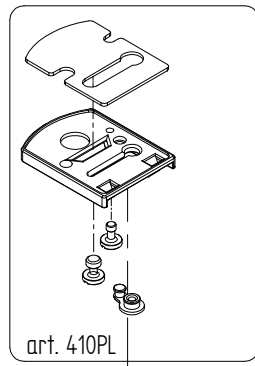

Manfrotto nord

ART.
405

2004-11-16

IMPORTANT
For the order, please specify
the serial number of the head

R405,99 FOR LEVEL
R405,98 FOR TILT
R405,94 FOR PAN

R405,14 FOR LEVEL
R405,14 FOR PAN
R405,12 FOR TILT

R405,24 FOR LEVEL
R405,07 FOR PAN
R405,22 FOR TILT