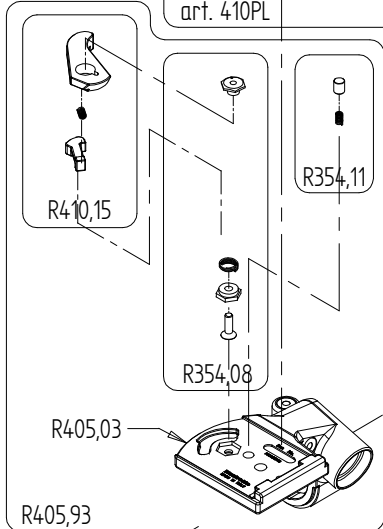

Manfrotto nord

ART.
405

2004-11-16

IMPORTANT
For the order, please specify
the serial number of the head

R405,99 FOR LEVEL
R405,98 FOR TILT
R405,94 FOR PAN

R405,14 FOR LEVEL
R405,14 FOR PAN
R405,12 FOR TILT

R405,24 FOR LEVEL
R405,07 FOR PAN
R405,22 FOR TILT