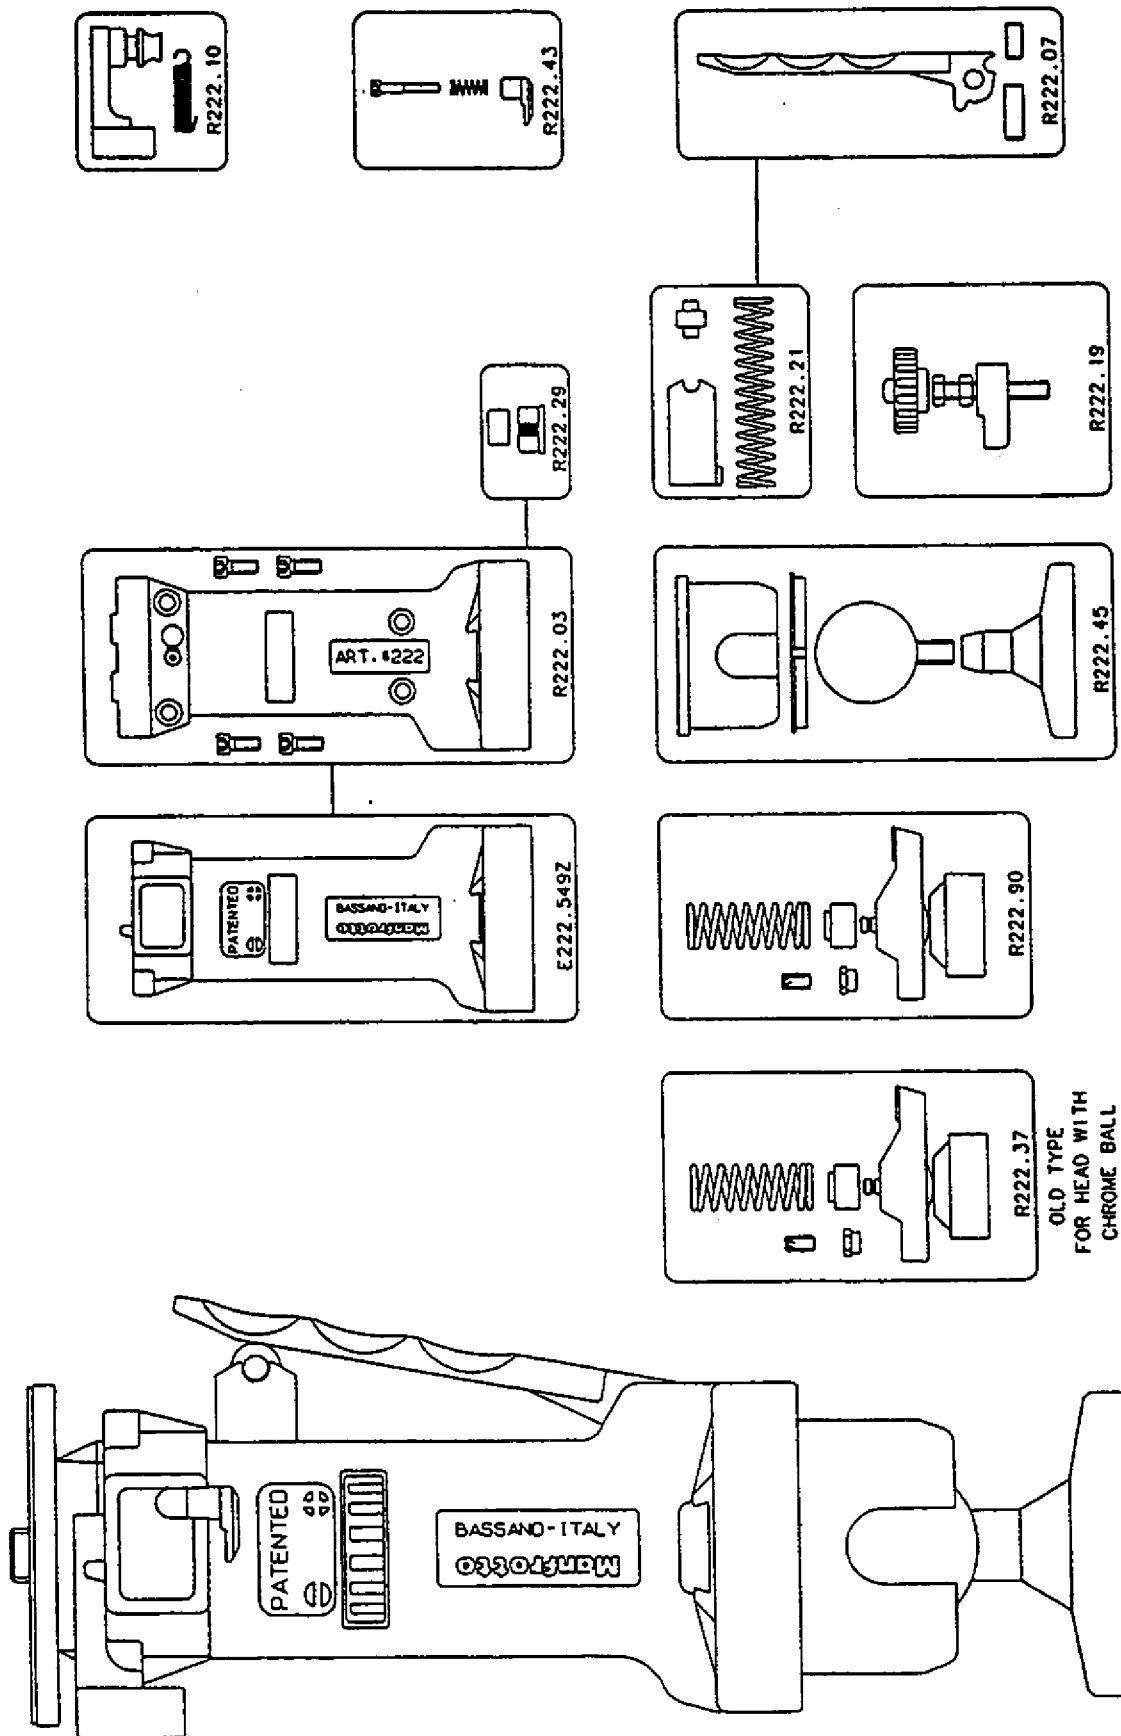

Manfrotto nord

ART.
222

VERSION: 004
DEL: 13-11-95

OLD TYPE
FOR HEAD WITH
CHROME BALL