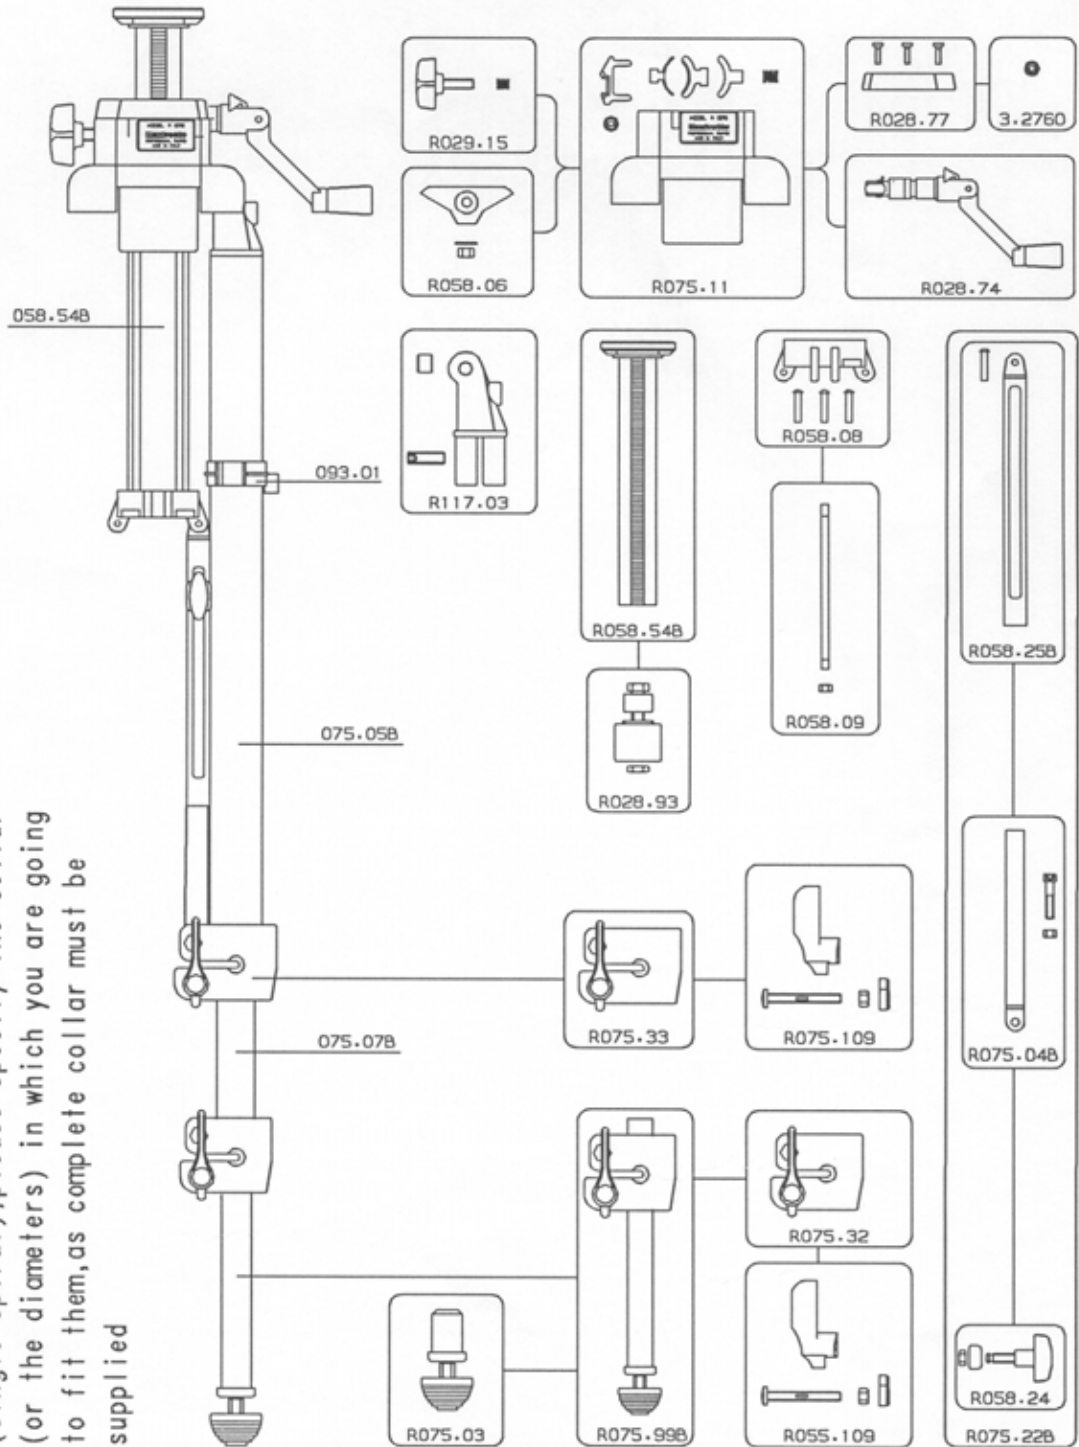

Manfrotto nord

ART.
075B

old model

VERSIONE: 005
DEL: 02-12-93

IMPORTANT:

When ordering the old type locking levers (single spiral), please specify the collar (or the diameters) in which you are going to fit them, as complete collar must be supplied