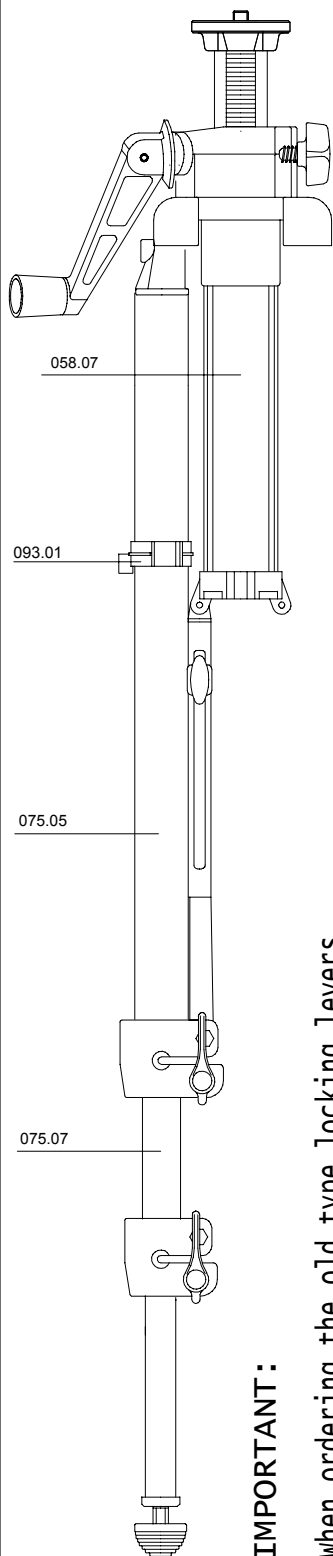

# Manfrotto nord

ART.  
075

VERSIONE:005  
DEL:1994-05-11

**IMPORTANT:**

When ordering the old type locking levers (single spiral), please specify the collar (or the diameters) in which you are going to fit them, as complete collar must be supplied