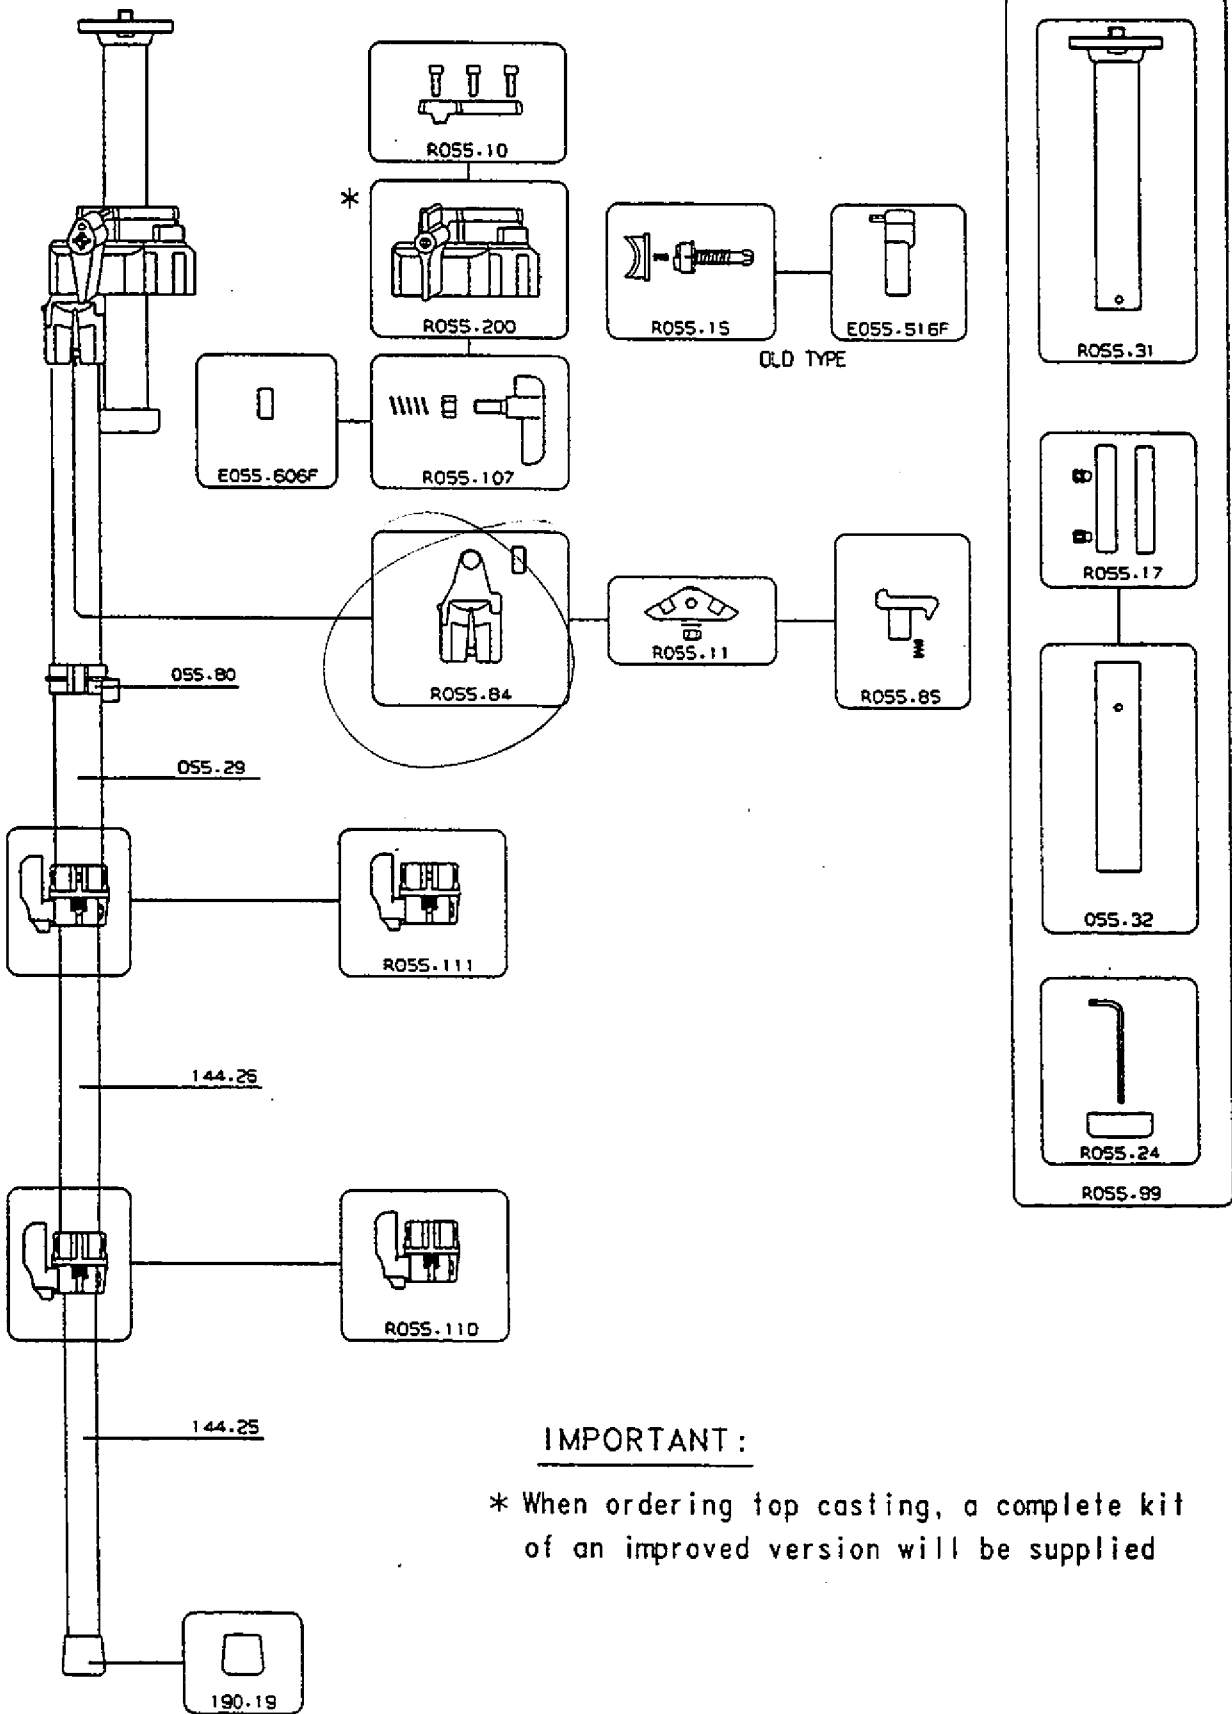

Manfrotto nord

ART.
055

VERSION: 007
DEL: 13-10-95

IMPORTANT:

* When ordering top casting, a complete kit of an improved version will be supplied