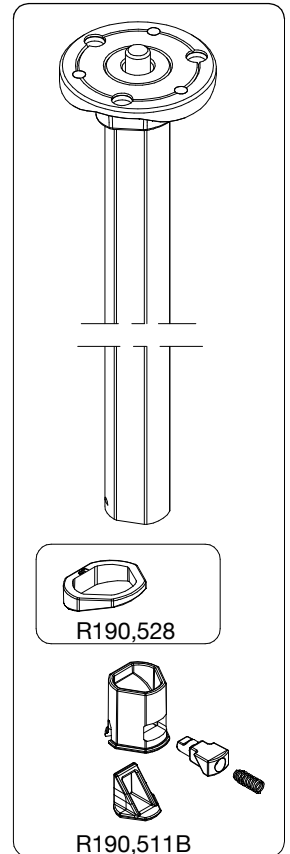

Manfrotto
Imagine More

ART. 190XPROL

For serial number
from A3610002

R190,508

R190,525

R190,507

R410,27

Tool (TORX T25) included in :
- Spare part R055,399
- Spare part R190,499

R190,528

R190,511B

R190,518

R190,506

R190,542

R190,534

R190,541

R190,460B

R190,527

R458,39

R190,427

R055,399

R190,523

R190,499

R190,524

R190,459B