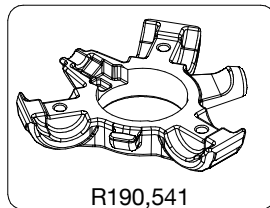

Manfrotto
Imagine More

ART. 190XPROL

For serial number
from A3610002

R190,508

R190,525

R190,507

R410,27

Tool (TORX T25) included in :
- Spare part R055,399
- Spare part R190,499

R190,528

R190,511B

R190,518

R190,506

R190,542

R190,534

R190,541

R190,460B

R190,527

R458,39

R190,427

R055,399

R190,523

R190,499

R190,524

R190,459B