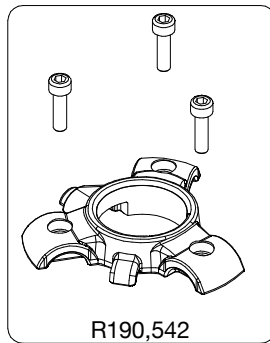

Manfrotto
Imagine More

ART. 190XPROL

For serial number
from A3610002

R190,508

R190,525

R190,507

R410,27

Tool (TORX T25) included in :
- Spare part R055,399
- Spare part R190,499

R190,528

R190,511B

R190,518

R190,506

R190,542

R190,534

R190,541

R190,460B