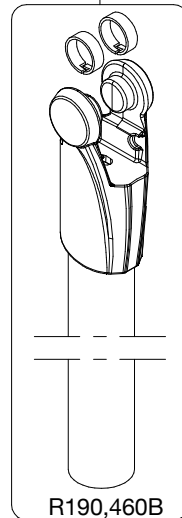

Manfrotto
Imagine More

ART. 190XPROL

For serial number
from A3610002

R190,508

R190,525

R190,507

R410,27

Tool (TORX T25) included in :
- Spare part R055,399
- Spare part R190,499

R190,528

R190,511B

R190,518

R190,506

R190,542

R190,534

R190,541

R190,460B

R190,527

R458,39

R190,427

R055,399

R190,523

R190,499

R190,524

R190,459B