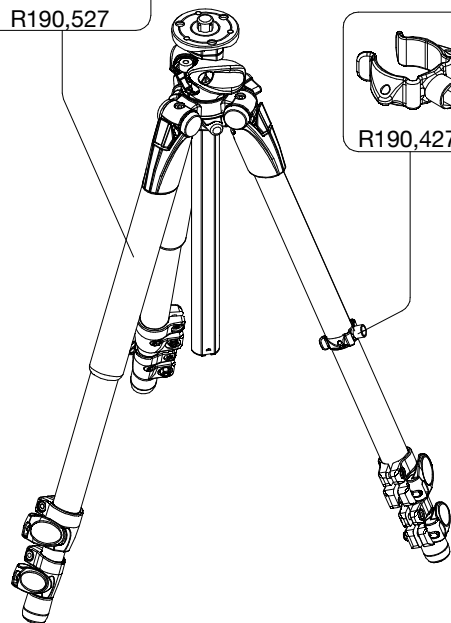

Manfrotto
Imagine More

ART. 190XPROL

For serial number
from A3610002

Tool (TORX T25) included in :
- Spare part R055,399
- Spare part R190,499

R190,427