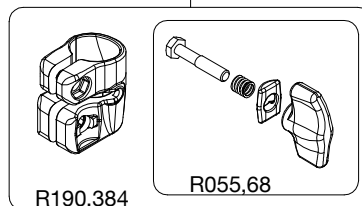

R190,384

R055,68