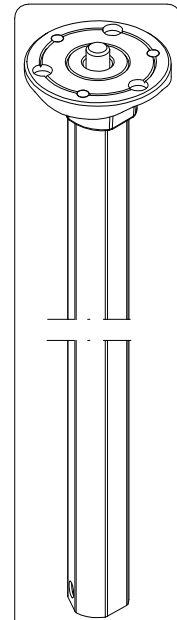

Manfrotto

PROFESSIONAL CAMERA
SUPPORTS

ART. 190XDB

For serial number
from A1588573

R190,518

R190,530

R190,522

R190,521

R458,39

R190,534

R190,531B

R190,528

R190,510B

Tool (TORX T25) included in :
 - Spare part R055,69
 - Spare part R190,384

R055,69

R055,68

R190,320

R190,389B

R190,384

R055,68

R190,390B

R190,526 Set of 3