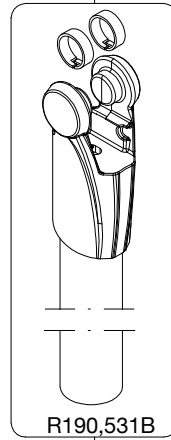

Manfrotto

PROFESSIONAL CAMERA
SUPPORTS

ART. 190XDB

For serial number
from A1588573

R190,518

R190,530

R190,522

R190,521

R458,39

R190,534

R190,531B

R190,528

R190,510B

Tool (TORX T25) included in :
 - Spare part R055,69
 - Spare part R190,384

R055,69

R055,68

R190,320

R190,389B

R190,384

R055,68

R190,390B

R190,526 Set of 3