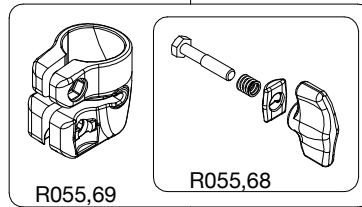

R458,39

R190,534

R190,531B

R190,528

R190,510B

Tool (TORX T25) included in :
 - Spare part R055,69
 - Spare part R190,384

R055,69

R055,68