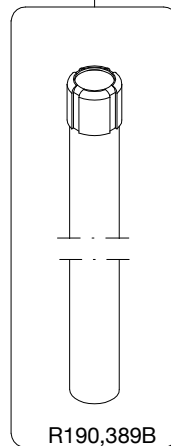

Manfrotto

PROFESSIONAL CAMERA
SUPPORTS

ART. 190XDB

For serial number
from A1588573

R190,518

R190,530

R190,522

R190,521

R458,39

R190,534

R190,531B

R190,528

R190,510B

Tool (TORX T25) included in :
 - Spare part R055,69
 - Spare part R190,384

R055,69

R055,68

R190,320

R190,389B

R190,384

R055,68

R190,390B

R190,526 Set of 3