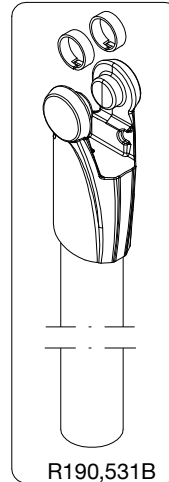

**Manfrotto**  
PROFESSIONAL CAMERA SUPPORTS

**ART. 190XB**

For serial number  
from A0629812 to A0893683

R190,518

R190,530

R190,522

R190,562

R458,39

R190,531B

R190,528

R190,510B

R055,399

R190,523

R055,315

R190,535

R190,527

R190,427

R190,389B

R190,390B

R190,499

R190,524

R190,526 Set of 3