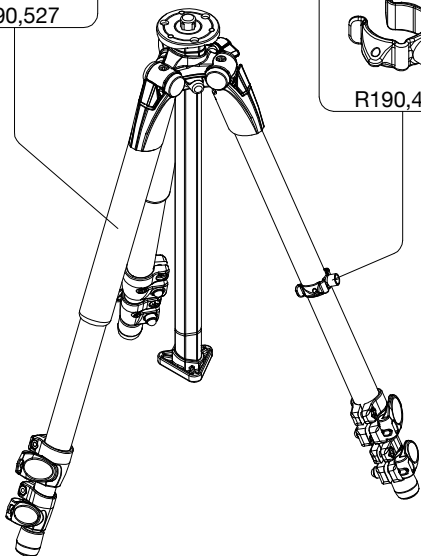

**Manfrotto**  
PROFESSIONAL CAMERA SUPPORTS

**ART. 190XB**

For serial number  
from A0629812 to A0893683

R190,518

R190,530

R190,522

R190,562

R458,39

R190,531B

R190,528

R190,510B

R055,399

R190,523

R055,315

R190,535

R190,527

R190,427

R190,389B

R190,390B

R190,499

R190,524

R190,526 Set of 3