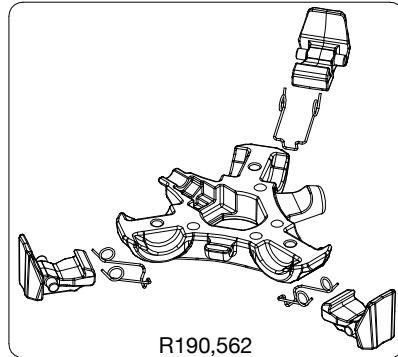

**Manfrotto**  
PROFESSIONAL CAMERA SUPPORTS

**ART. 190XB**

For serial number  
from A0629812 to A0893683

R190,518

R190,530

R190,522

R190,562

R458,39

R190,531B

R190,528

R190,510B

R055,399

R190,523

R055,315

R190,535

R190,527