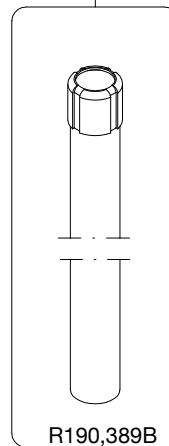

**Manfrotto**  
PROFESSIONAL CAMERA SUPPORTS

**ART. 190XB**

For serial number  
from A0629812 to A0893683

R190,518

R190,530

R190,522

R190,562

R458,39

R190,531B

R190,528

R190,510B

R055,399

R190,523

R055,315

R190,535

R190,527

R190,427

R190,389B

R190,390B

R190,499

R190,524

R190,526 Set of 3