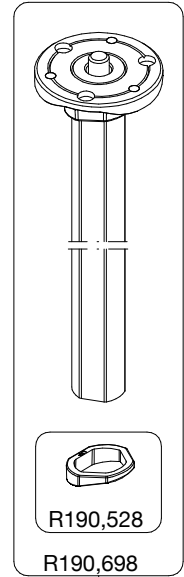

ART. 190CX3

For serial number
from A2122146
to A2944308

R190,518

R190,530

R190,544

R190,609

Tool (TORX T25) included in :
- Spare part R190,705
- Spare part R190,706

R190,543

R1034,811
Set of 3

R190,427

R190,528

R190,698

R458,39

R190,616

TO BE MOUNTED
ON TUBES

R190,406