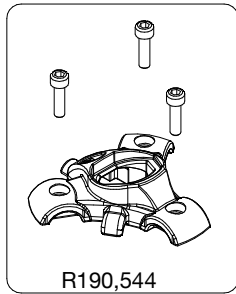

ART. 190CX3

For serial number
from A2122146
to A2944308

R190,518

R190,530

R190,544

R190,609

Tool (TORX T25) included in :
- Spare part R190,705
- Spare part R190,706

R190,543

R1034,811
Set of 3

R190,427

R190,528

R190,698

R458,39

R190,616

TO BE MOUNTED
ON TUBES

R190,406