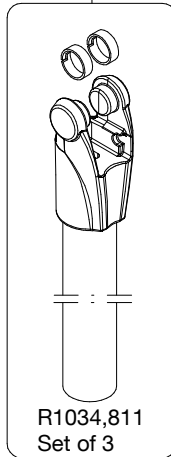

ART. 190CX3

For serial number
from A2122146
to A2944308

R190,518

R190,530

R190,544

R190,609

Tool (TORX T25) included in :
- Spare part R190,705
- Spare part R190,706

R190,543

R1034,811
Set of 3

R190,427

R190,528

R190,698

R458,39

R190,616

TO BE MOUNTED
ON TUBES

R190,406