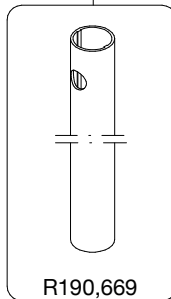

ART. 190CX3

For serial number
from A2122146
to A2944308

R190,518

R190,530

R190,544

R190,609

Tool (TORX T25) included in :
- Spare part R190,705
- Spare part R190,706

R190,543

TO BE MOUNTED
ON CLAMPING-COLLARS

R190,705

R190,523

R055,315

R190,535

R190,669

R190,706

R190,523