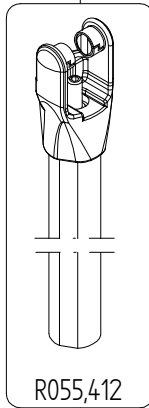

Manfrotto nord

ART.
055MFV

For serial number
from A0134211

2005-03-16

TO BE MOUNTED
ON TUBES

TO BE MOUNTED
ON CLAMPING-COLLARS