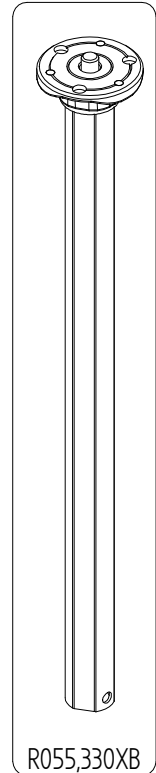

Manfrotto nord

ART.
055MFV

For serial number
from A0134211

2005-03-16

TO BE MOUNTED
ON TUBES

TO BE MOUNTED
ON CLAMPING-COLLARS