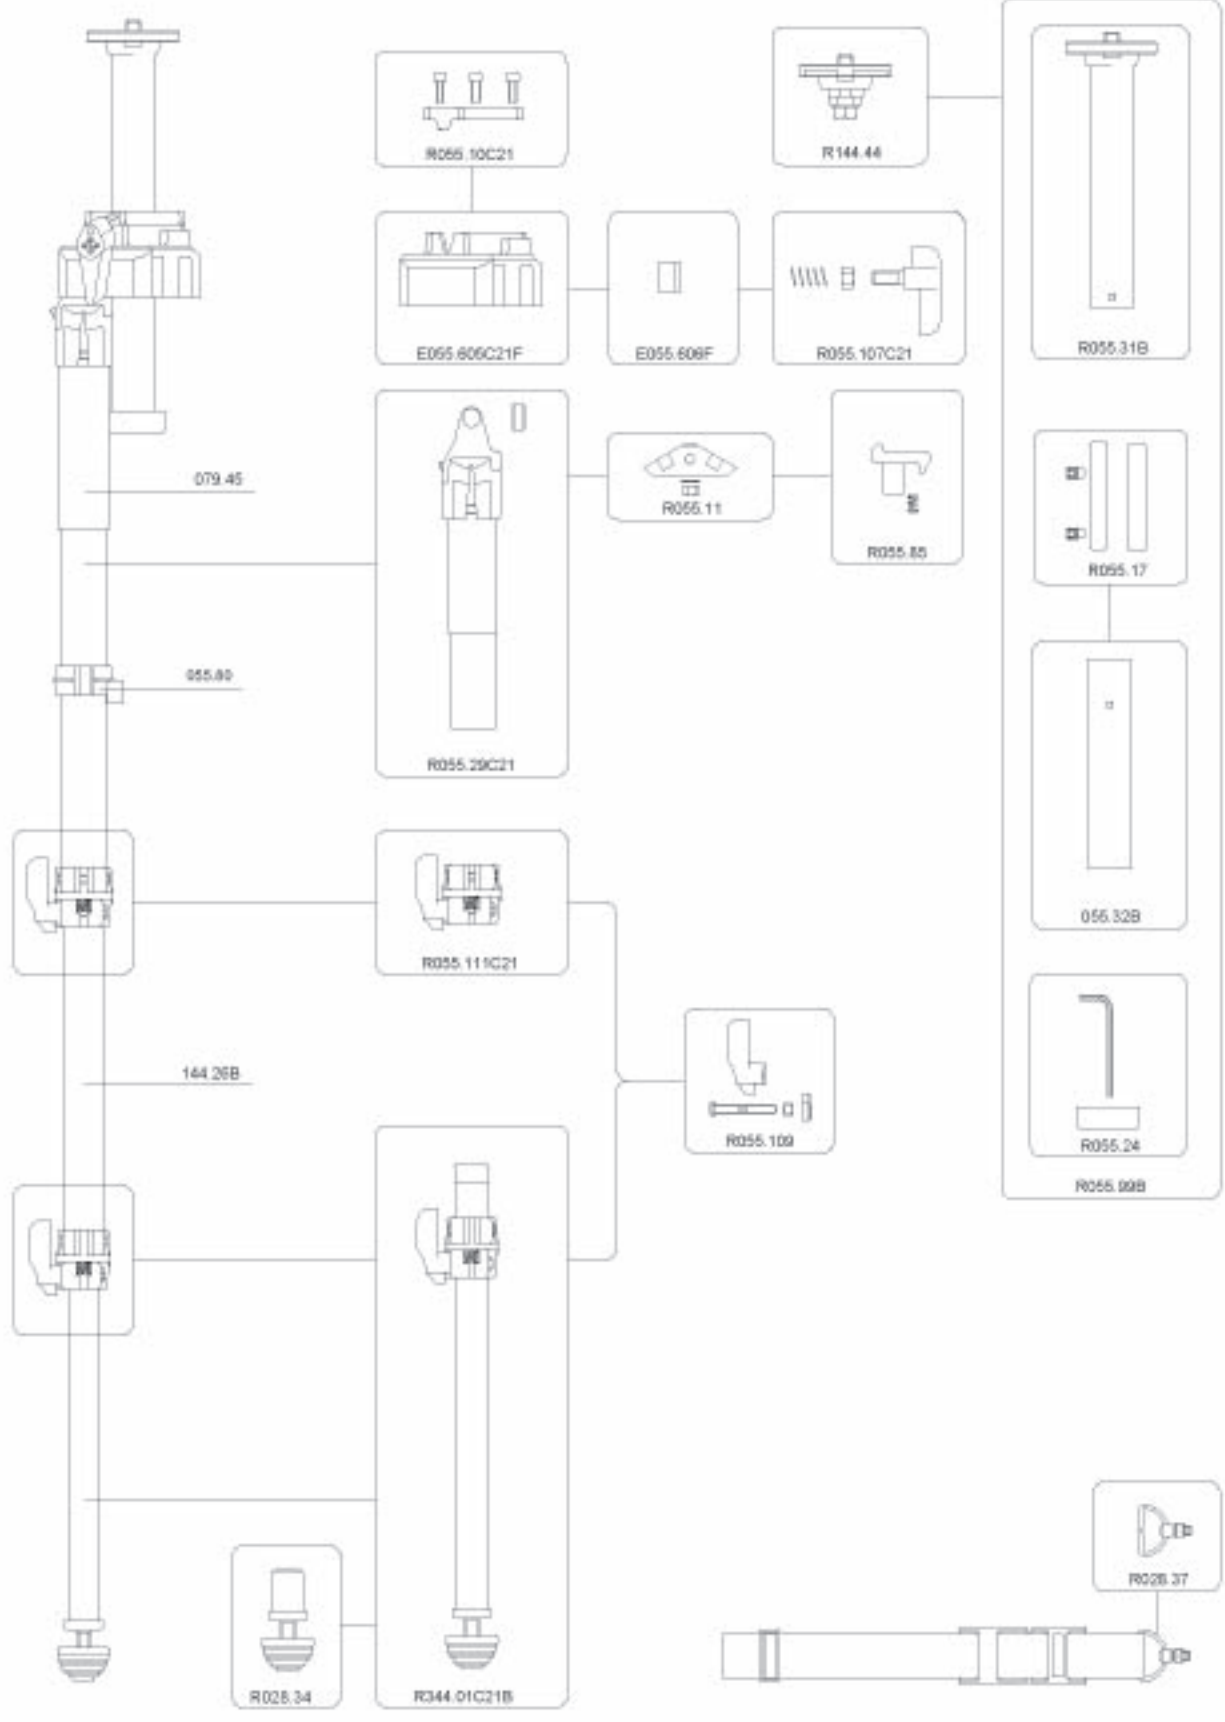

Manfrotto nord

ART.
055NAT

VERSIONE: 001
DEL: 1997-11-05

NOTE: FOR BLACK PARTS, DELETE "C21" FROM ORDER CODES!